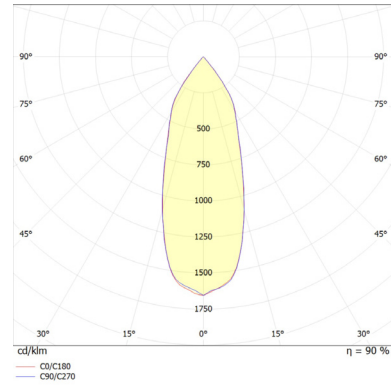

Opsiyonel Özellikler/Optional Features

Işık Rengi/CCT	:	3000K, 4000K, 5000K, 6500K
Işık Açısı/Beam Angle	:	38°
Acil urum Kiti/EMG	:	1-3 Saat/Hour
Kontrol / Control	:	On/Off, DALI, 1-10V, Bluetooth
Ürün Rengi/Body Colour	:	☐ ☐ ☐ ☐ RAL Colour