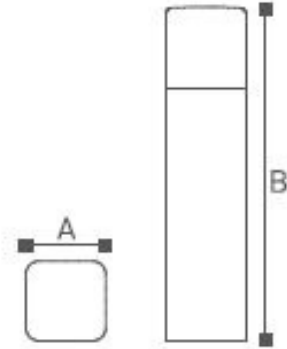

CARISSA

Kodu Code	Ölçü (MM) Dimensios	Güç Power	Lümen Lumen
PB.CAR.01	300x150	7W	600Lm.
PB.CAR.02	500x150	7W	600Lm.
PB.CAR.03	800x150	7W	600Lm.

FERULA

Kodu Code	Ölçü (MM) Dimensios	Güç Power	Lümen Lumen
PB.FER.01	300x120x120	E27 20W	1000Lm.
PB.FER.02	500x120x120	E27 20W	1000Lm.
PB.FER.03	800x120x120	E27 20W	1000Lm.